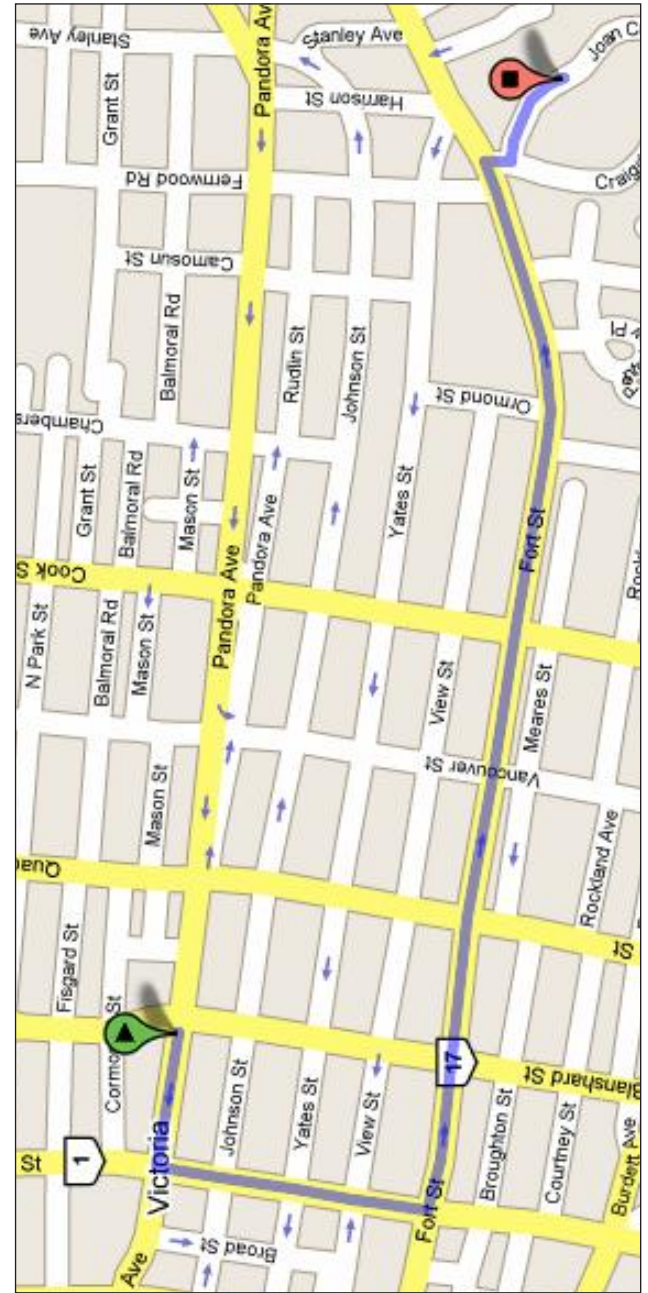

Map Source: Google Maps

Information compiled by the Ocean Island Marketing Team to the best of their knowledge. Information on contact details, prices, times, etc. is subject to change at any time. For more tourism information please visit www.oceanislandvictoriaguide.com