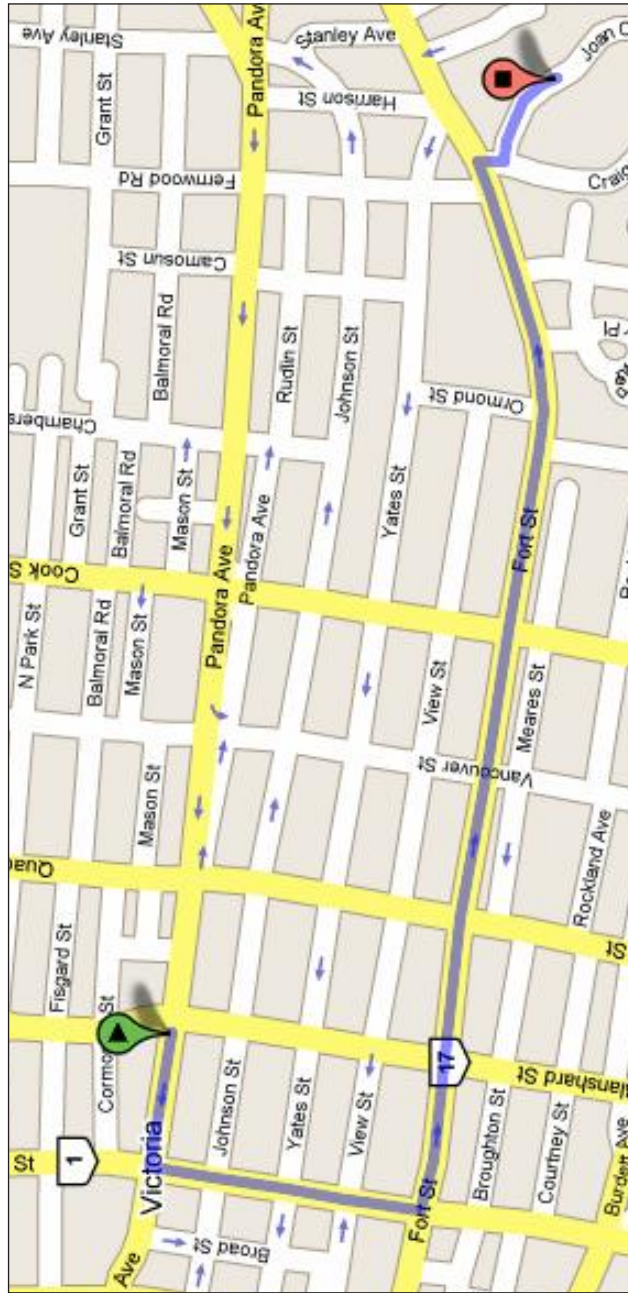

Option 1: By Foot

Walk up Blanshard Street to Fort Street, turn left here and keep walking. At Joan Crescent turn right and there you are.

Estimated Travel Time: 35min.

Option 2: City Bus

Catch bus #11 or #14 on Fort Street, near Blanshard. Get off at Joan Crescent and it's a 2 min. walk to the castle. If you take the bus back, you'll need to catch it on Yates Street.

Option 2: City Bus

Catch bus #11 or #14 on Fort Street, near Blanshard. Get off at Joan Crescent and it's a 2 min. walk to the castle. If you take the bus back, you'll need to catch it on Yates Street.

Fare: \$2.50 one way (exact change required)

Estimated Travel Time: 15-20 min.

Contact Info: (250) 382-6161

www.bctransit.com

Map Source: Google Maps

Information compiled by the Ocean Island Marketing Team to the best of their knowledge. Information on contact details, prices, times, etc. is subject to change at any time. For more tourism information please visit www.oceanislandvictoriaguide.com